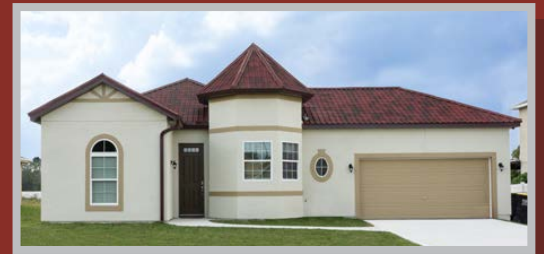

**HOMETOWN
BUILDERS**

*Building Futures,
One Home at a Time*

**YOUR NEW HOME
FEATURES**

- ✓ Open Concept Floor Plan With Vaulted Ceilings
- ✓ Onduvilla Dimensional Roofing - Cat. 4 Hurricane Rated
- ✓ Granite Countertops (Kitchen & Bathrooms)
- ✓ Stainless Steel Kitchen Appliances
- ✓ Solid Wood Cabinetry With 42" Upper Crown Molding
- ✓ Engineered Ceramic Bead Flooring (Kitchen, Living Room, Bath)
- ✓ Carpeted Bedrooms
- ✓ Soft-Close Cabinet & Drawer Hinges
- ✓ Brushed Nickel Door Hardware
- ✓ Master Bath FIBO Paneling w/ Glass Shower Door
- ✓ Master Closet With Double Stacked Shelving
- ✓ Transom Windows in Master & Guest Bathrooms
- ✓ Living Room & Bedroom Ceiling Fans With Lights
- ✓ Kitchen Pantry
- ✓ Laundry Room With Shelving
- ✓ 10' Ceilings
- ✓ 8' Front Door
- ✓ Rear Sliding Glass Door With 1'x6' Transom Window
- ✓ Rear Patio
- ✓ Large Windows Throughout
- ✓ Attic Storage & Two Windows in Garage
- ✓ Bronze Soffit
- ✓ Extended Driveway
- ✓ Air Handler & Water Heater in Garage
- ✓ Stuccoed Finish With Exterior Sherwin Williams Paint

* Plan may vary slightly with each elevation choice

JEWEL BOX HOME

CONTEMPORARY

FRENCH TUDOR

VICTORIAN

**CALL / TEXT
407-604-1414**

WWW.MYHOMETOWNBUILDERS.COM

@MyHomeTownBuilders